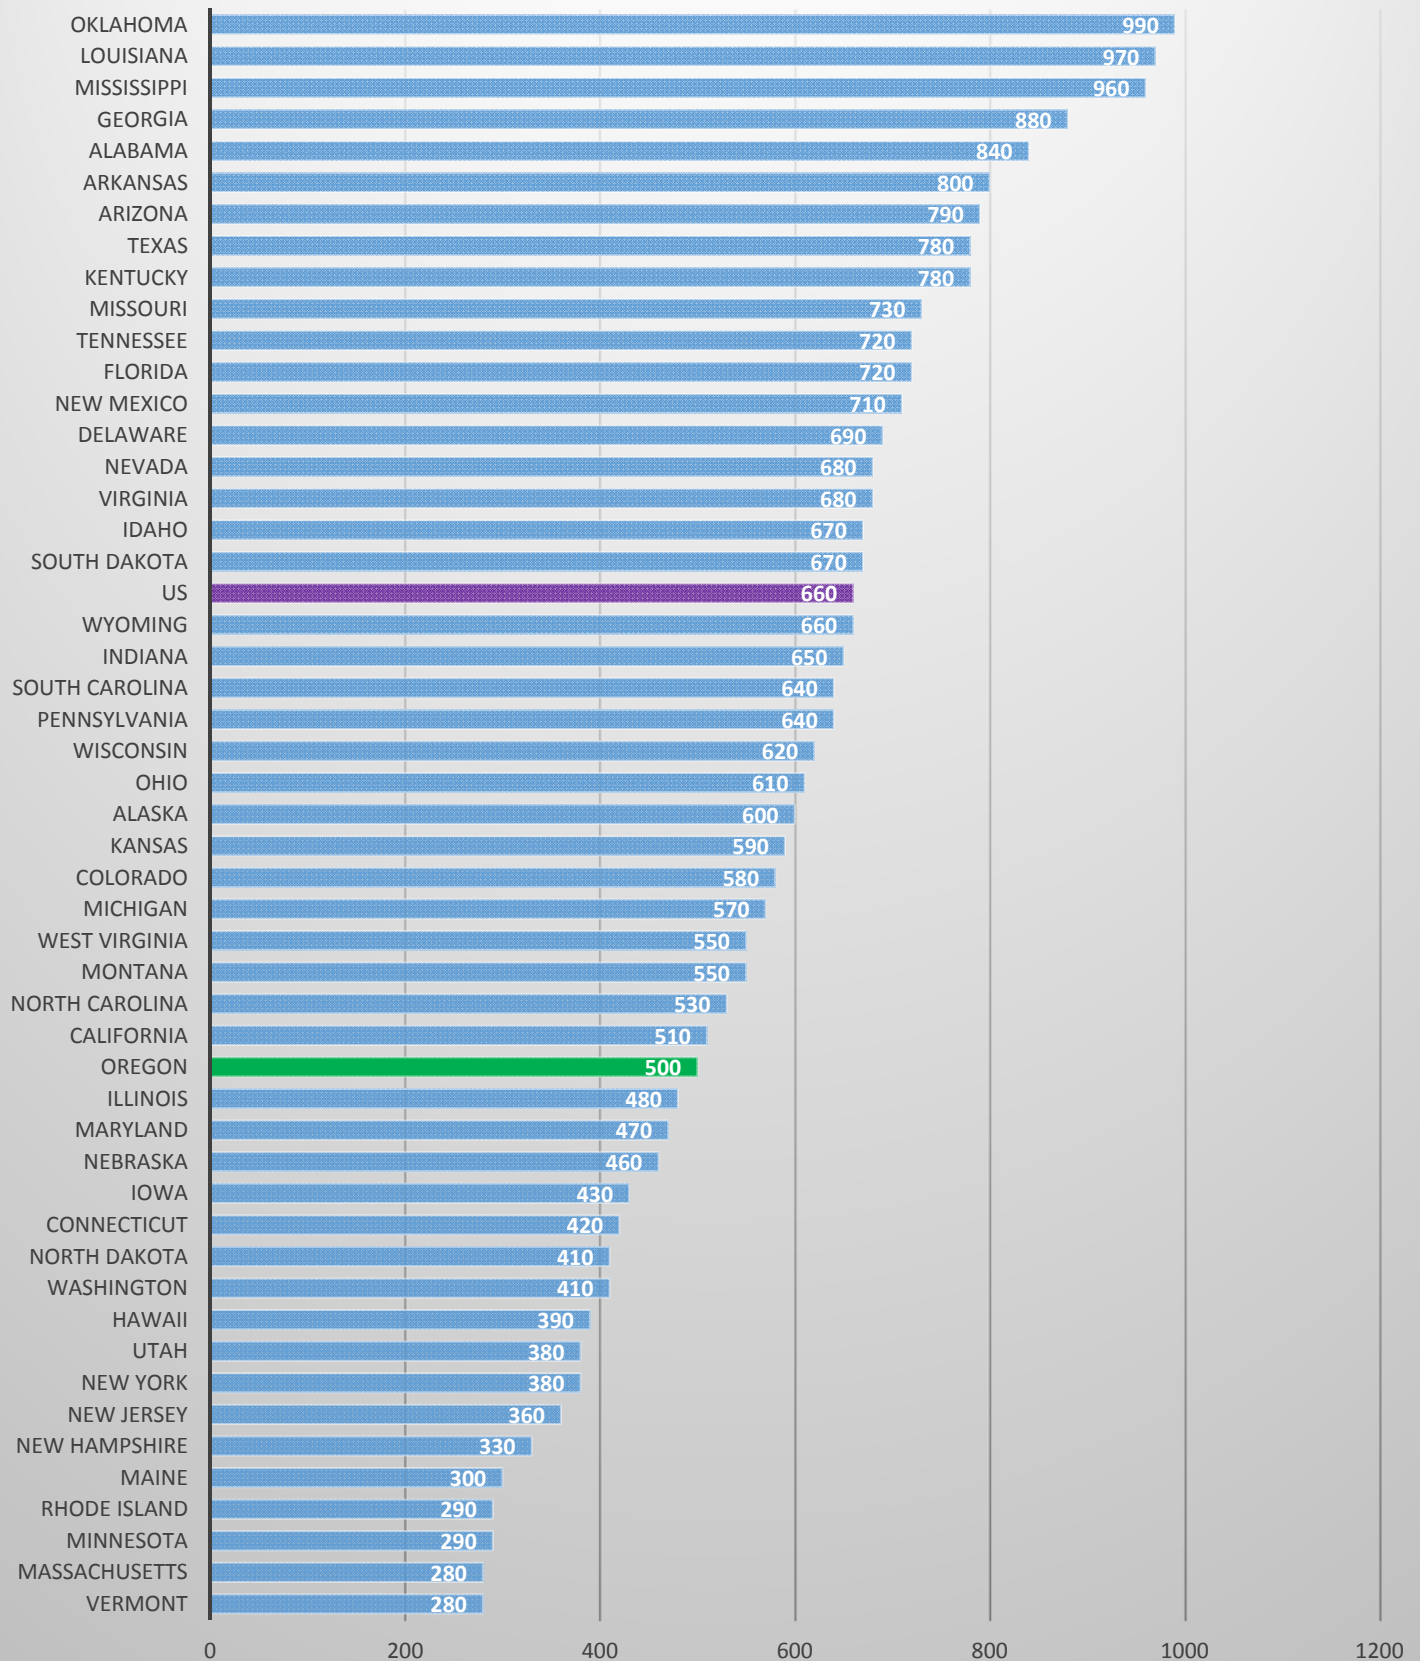

2016 Combined Incarceration Rates per 100,000

Figure 3 Combined rates come from the Bureau of Justice Statistics "Correctional Populations In the United States, 2016" report and The Sentencing Project "State-by-State Data Incarceration Rate" chart found at <http://www.sentencingproject.org/the-facts/#rankings?dataset-option=SIR>.